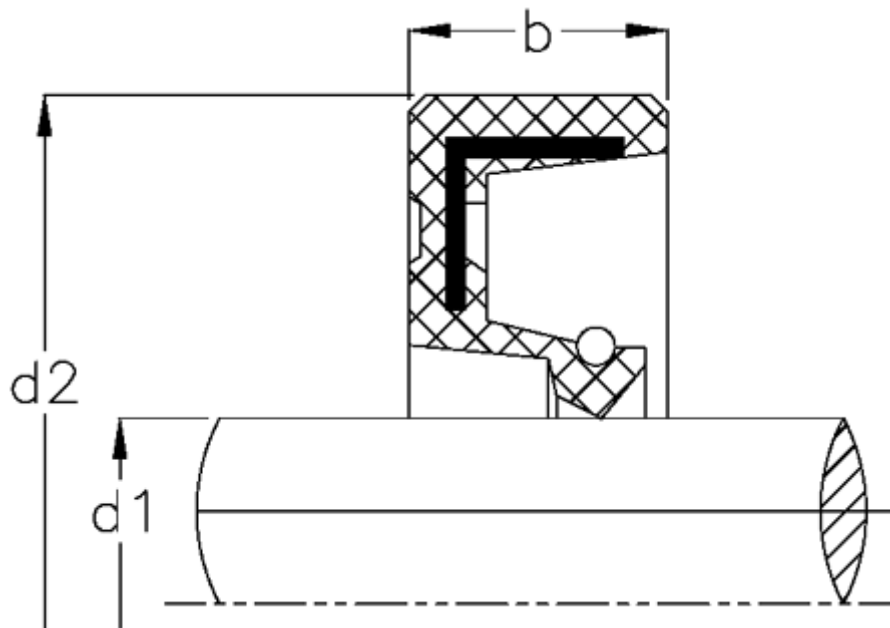

Data Sheet

Article number: 170102700410100000

Description: KLEE Rotary shaft seal WA 2741/10
NBR nitrile rubber, standard

Measures

b = 10
 $d1$ = 27
 $d2$ = 41
Material = NBR